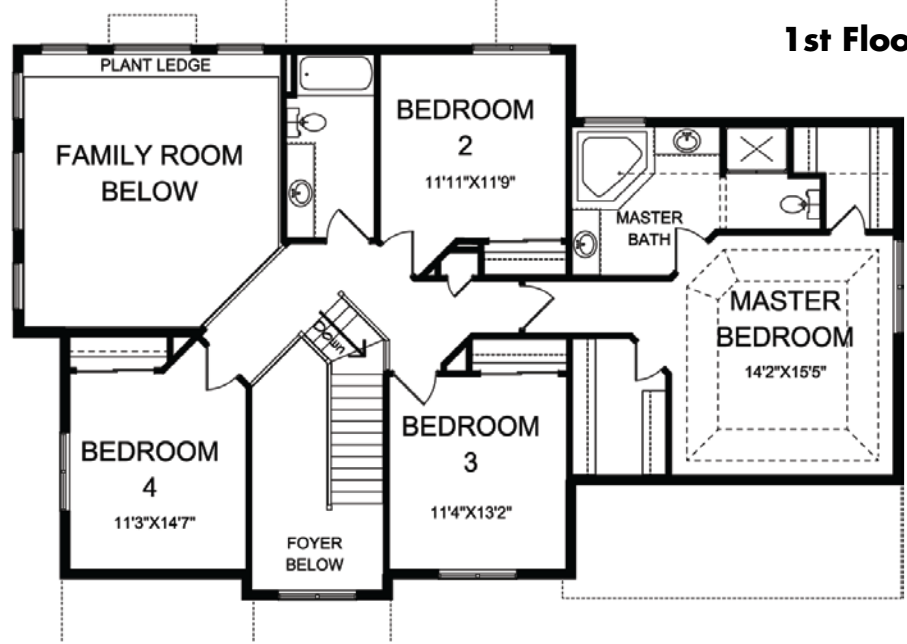

## the Stanton - 2,724 Sq. Ft.

◆ FRENCH COUNTRY

◆ CRAFTSMAN

◆ TRADITIONAL

The front elevation shown above is an artist's rendering and for illustrative purposes only. All floor plans, exterior renderings and dimensions are approximate and subject to change. Standard floor plans and elevations may differ from those shown based on modifications, options and improvements. Contact salesperson for standard features. Prices and specifications are subject to change without notice or obligation.

the **Stanton** - 2,724 Sq. Ft.

**1st Floor 1,489 Sq. Ft.**

**2nd Floor 1,235 Sq. Ft.**