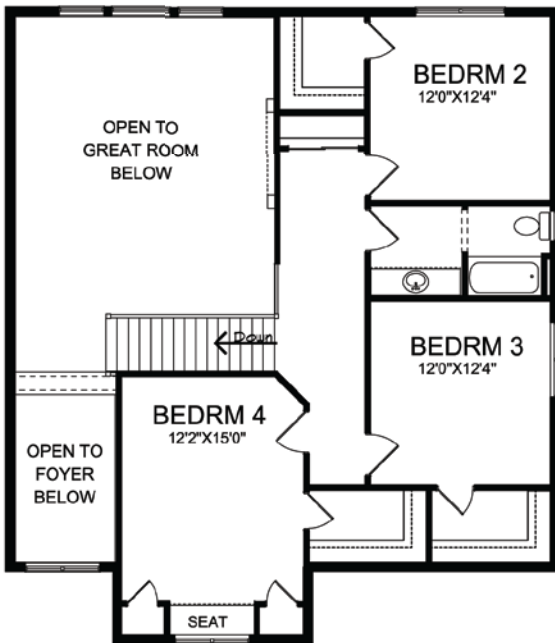

ORENDORF
CUSTOM HOMES

the Somerset - 3,127 Sq. Ft.

◆ FRENCH COUNTRY

◆ TRADITIONAL

◆ CLASSIC

The front elevation shown above is an artist's rendering and for illustrative purposes only. All floor plans, exterior renderings and dimensions are approximate and subject to change. Standard floor plans and elevations may differ from those shown based on modifications, options and improvements. Contact salesperson for standard features. Prices and specifications are subject to change without notice or obligation.

the **Somerset** - 3,127 Sq. Ft.

1st Floor 2,207 Sq. Ft.

2nd Floor 920 Sq. Ft.