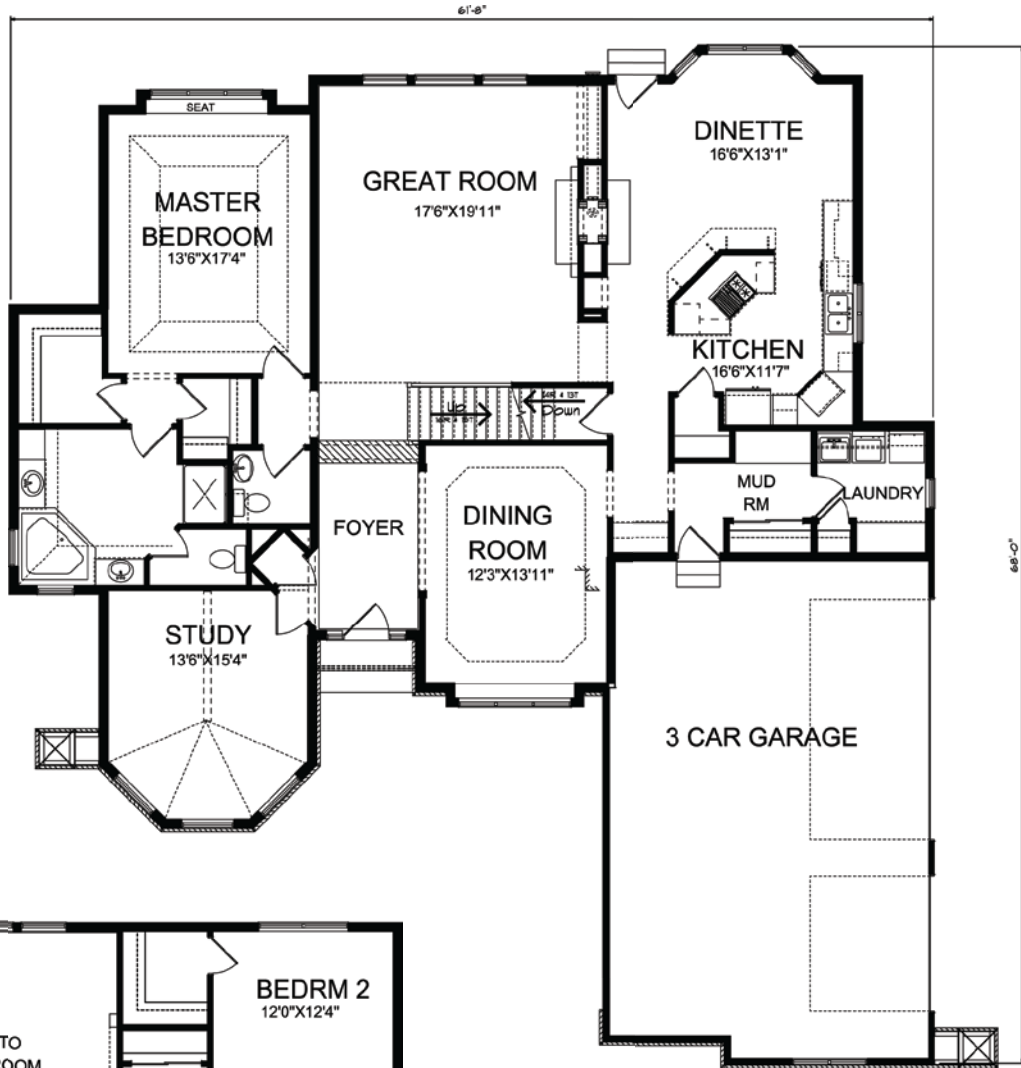

ORENDORF
CUSTOM HOMES

the Somerset - 3,127 Sq. Ft.

◆ FRENCH COUNTRY

◆ TRADITIONAL

◆ CLASSIC

The front elevation shown above is an artist's rendering and for illustrative purposes only. All floor plans, exterior renderings and dimensions are approximate and subject to change. Standard floor plans and elevations may differ from those shown based on modifications, options and improvements. Contact salesperson for standard features. Prices and specifications are subject to change without notice or obligation.

the **Somerset** - 3,127 Sq. Ft.

1st Floor 2,207 Sq. Ft.

2nd Floor 920 Sq. Ft.