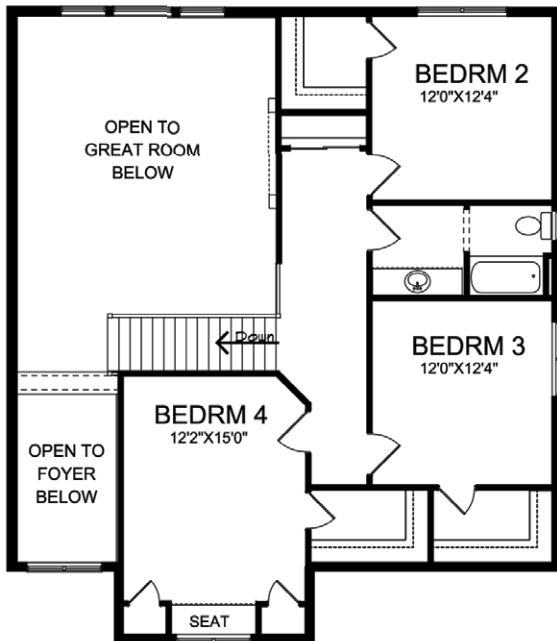

# the Somerset - 3,127 Sq. Ft.

◆ FRENCH COUNTRY - \$389,912

◆ TRADITIONAL - \$369,912

◆ CLASSIC - \$377,912

The front elevation shown above is an artist's rendering and for illustrative purposes only. All floor plans, exterior renderings and dimensions are approximate and subject to change. Standard floor plans and elevations may differ from those shown based on modifications, options and improvements. Contact salesperson for standard features. Prices and specifications are subject to change without notice or obligation.

the **Somerset** - 3,127 Sq. Ft.

**1st Floor 2,207 Sq. Ft.**

**2nd Floor  
920 Sq. Ft.**