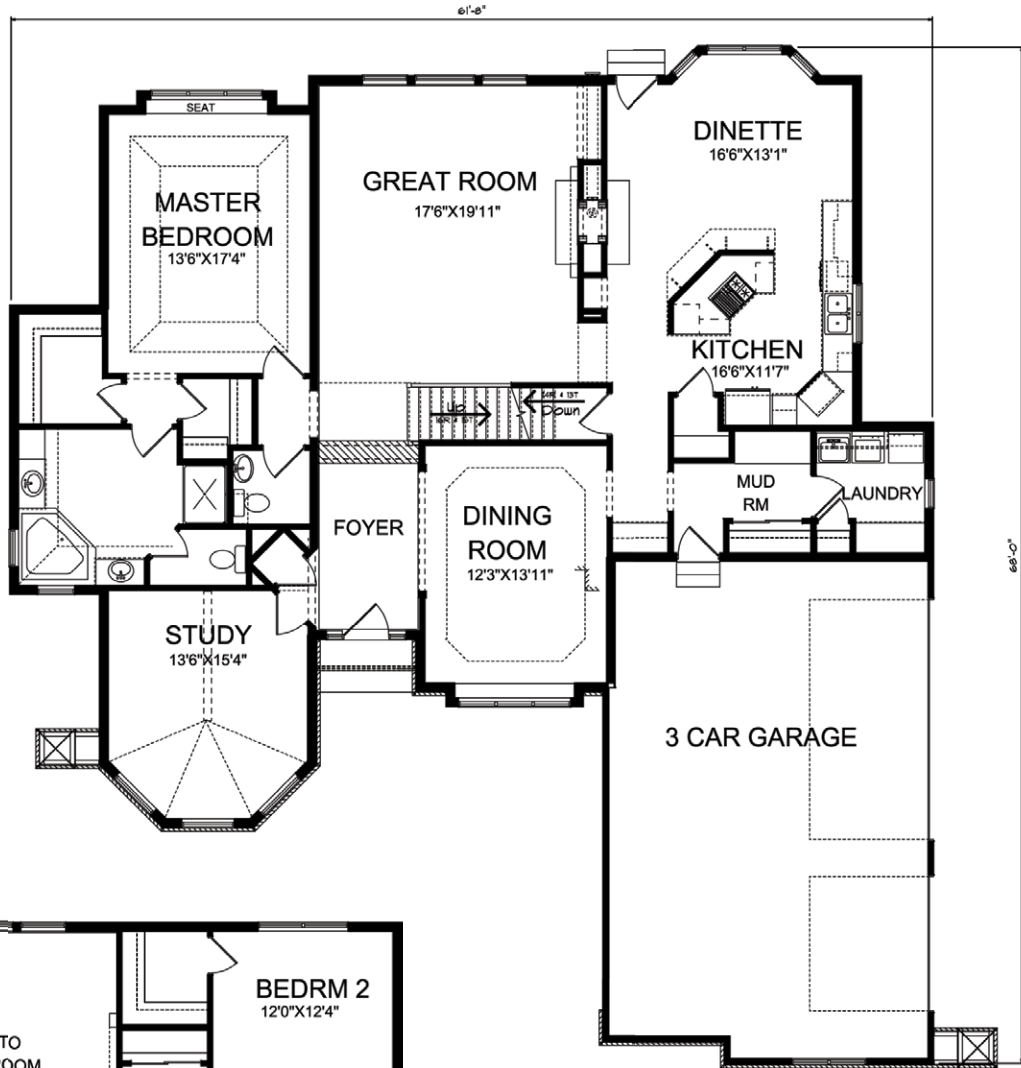

# the Somerset - 3,127 Sq. Ft.

◆ FRENCH COUNTRY - \$389,912

◆ TRADITIONAL - \$369,912

◆ CLASSIC - \$377,912

The front elevation shown above is an artist's rendering and for illustrative purposes only. All floor plans, exterior renderings and dimensions are approximate and subject to change. Standard floor plans and elevations may differ from those shown based on modifications, options and improvements. Contact salesperson for standard features. Prices and specifications are subject to change without notice or obligation.

the **Somerset** - 3,127 Sq. Ft.

**1st Floor 2,207 Sq. Ft.**

**2nd Floor  
920 Sq. Ft.**