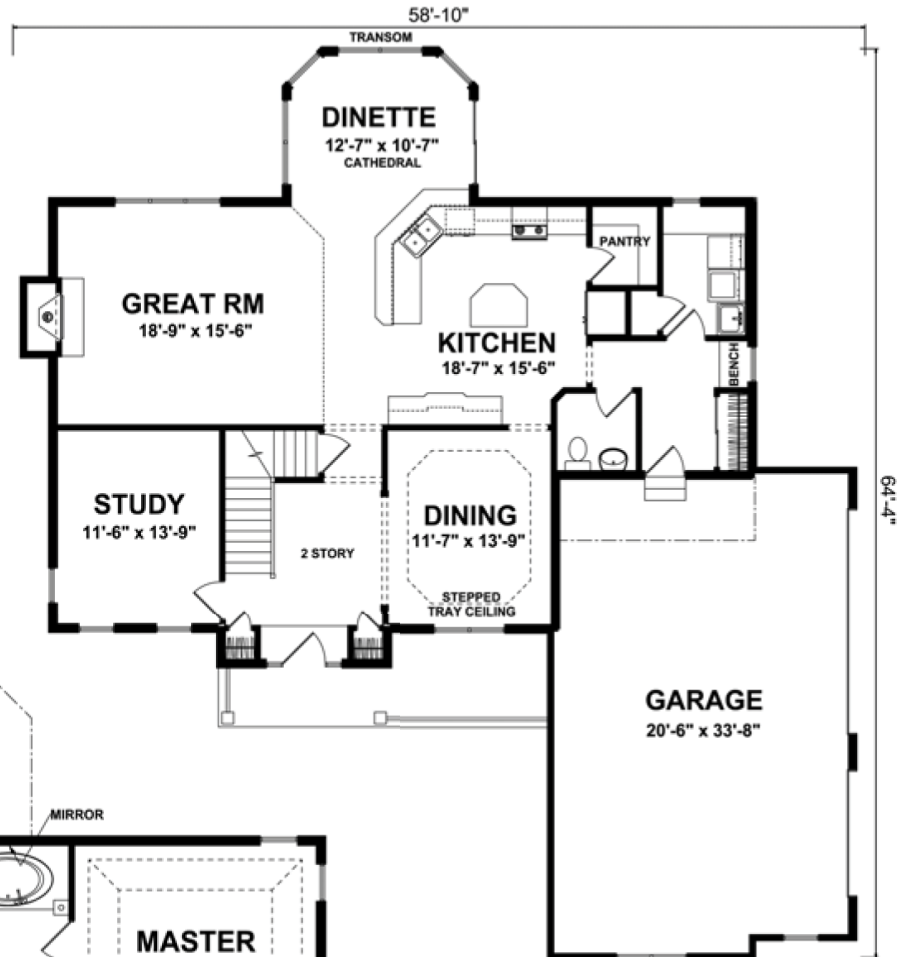

# the Manchester - 2,850 Sq. Ft.

◆ FRENCH COUNTRY - \$352,846

◆ COLONIAL - \$350,846

◆ TRADITIONAL - \$348,846

The front elevation shown above is an artist's rendering and for illustrative purposes only. All floor plans, exterior renderings and dimensions are approximate and subject to change. Standard floor plans and elevations may differ from those shown based on modifications, options and improvements. Contact salesperson for standard features. Prices and specifications are subject to change without notice or obligation.

the Manchester - 2,850 Sq. Ft.

**1st Floor 1,557 Sq. Ft.**

**2nd Floor 1,293 Sq. Ft.**