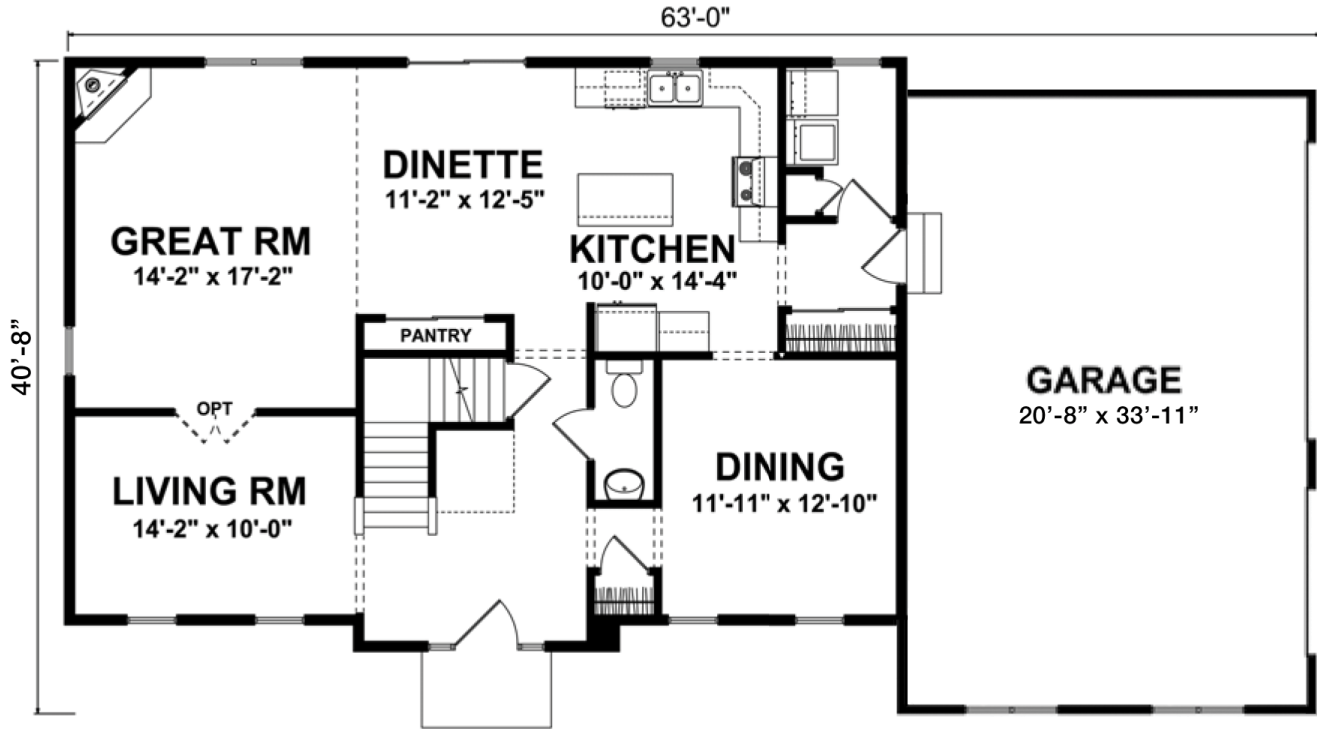

ORENDORF
CUSTOM HOMES

NEIGHBORHOOD
S E R I E S

the Williamsburg - 2,372 Sq. Ft.

◆ FRENCH COUNTRY
- \$268,784

The front elevation shown above is an artist's rendering and for illustrative purposes only. All floor plans, exterior renderings and dimensions are approximate and subject to change. Standard floor plans and elevations may differ from those shown based on modifications, options and improvements. Contact salesperson for standard features. Prices and specifications are subject to change without notice or obligation.

◆ TRADITIONAL - \$262,784

the **Williamsburg** - 2,372 Sq. Ft.

1st Floor 1,212 Sq. Ft.

2nd Floor 1,160 Sq. Ft.