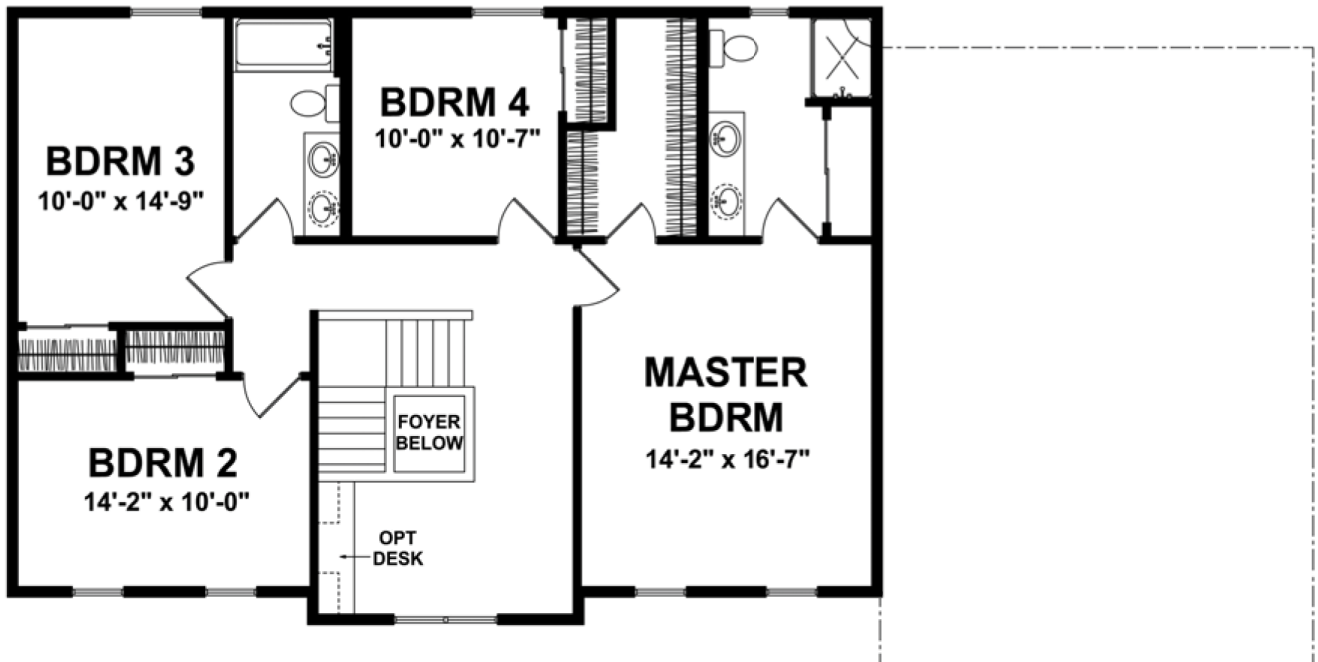

ORENDORF
CUSTOM HOMES

NEIGHBORHOOD
S E R I E S

the Williamsburg - 2,372 Sq. Ft.

◆ FRENCH COUNTRY
- \$268,784

The front elevation shown above is an artist's rendering and for illustrative purposes only. All floor plans, exterior renderings and dimensions are approximate and subject to change. Standard floor plans and elevations may differ from those shown based on modifications, options and improvements. Contact salesperson for standard features. Prices and specifications are subject to change without notice or obligation.

◆ TRADITIONAL - \$262,784

the **Williamsburg** - 2,372 Sq. Ft.

1st Floor 1,212 Sq. Ft.

2nd Floor 1,160 Sq. Ft.