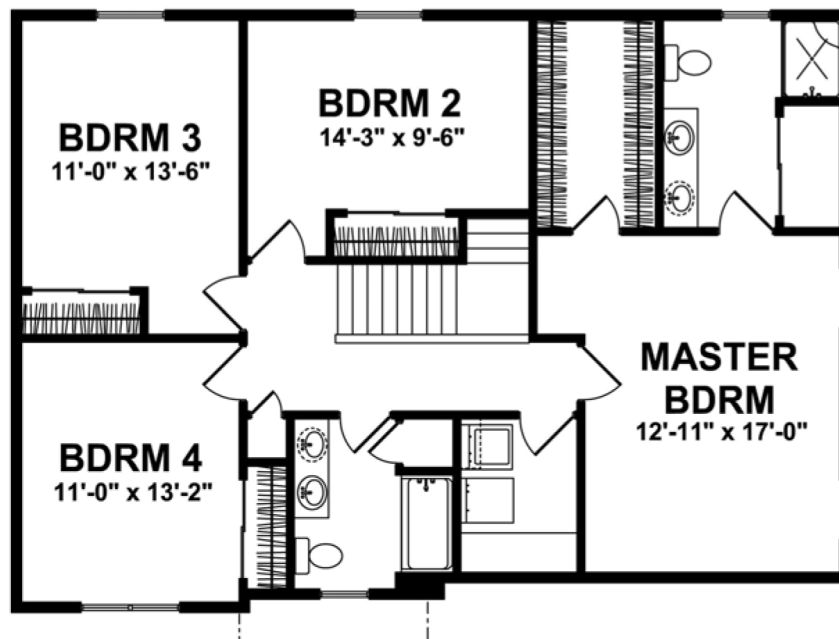

# the Kendall - 2,158 Sq. Ft.

◆ FRENCH COUNTRY  
- \$239,770

The front elevation shown above is an artist's rendering and for illustrative purposes only. All floor plans, exterior renderings and dimensions are approximate and subject to change. Standard floor plans and elevations may differ from those shown based on modifications, options and improvements. Contact salesperson for standard features. Prices and specifications are subject to change without notice or obligation.

◆ CRAFTSMAN - \$238,770

the **Kendall** - 2,158 Sq. Ft.

**2nd Floor 1,195 Sq. Ft.**