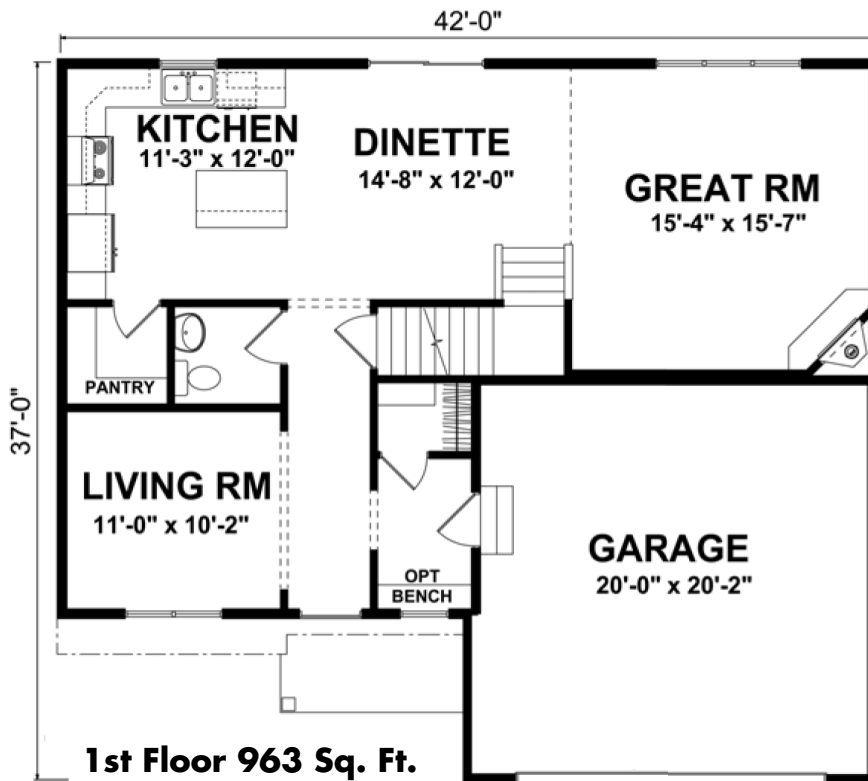

# the Kendall - 2,158 Sq. Ft.

◆ FRENCH COUNTRY  
- \$239,770

The front elevation shown above is an artist's rendering and for illustrative purposes only. All floor plans, exterior renderings and dimensions are approximate and subject to change. Standard floor plans and elevations may differ from those shown based on modifications, options and improvements. Contact salesperson for standard features. Prices and specifications are subject to change without notice or obligation.

◆ CRAFTSMAN - \$238,770

the **Kendall** - 2,158 Sq. Ft.

**2nd Floor 1,195 Sq. Ft.**