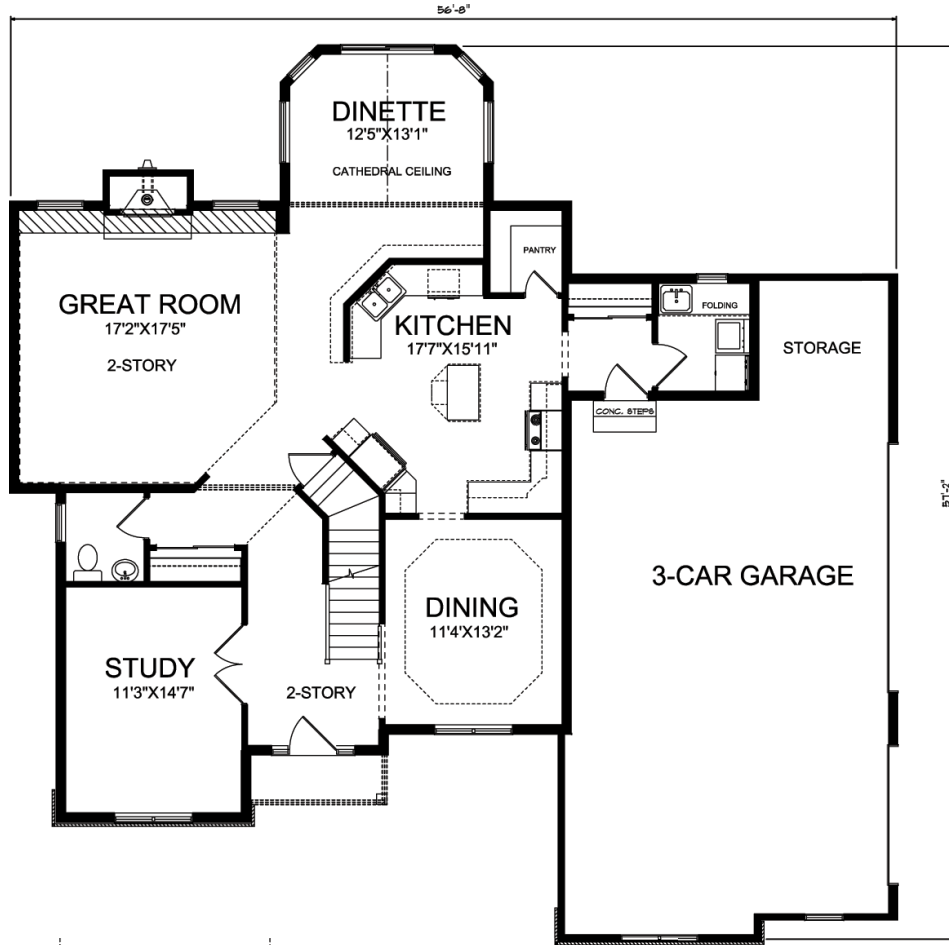

# the Stanton - 2,724 Sq. Ft.

◆ FRENCH COUNTRY - \$308,288

◆ CRAFTSMAN - \$303,288

◆ TRADITIONAL - \$299,308

The front elevation shown above is an artist's rendering and for illustrative purposes only. All floor plans, exterior renderings and dimensions are approximate and subject to change. Standard floor plans and elevations may differ from those shown based on modifications, options and improvements. Contact salesperson for standard features. Prices and specifications are subject to change without notice or obligation.

the **Stanton** - 2,724 Sq. Ft.

**1st Floor 1,489 Sq. Ft.**

**2nd Floor  
1,235 Sq. Ft.**