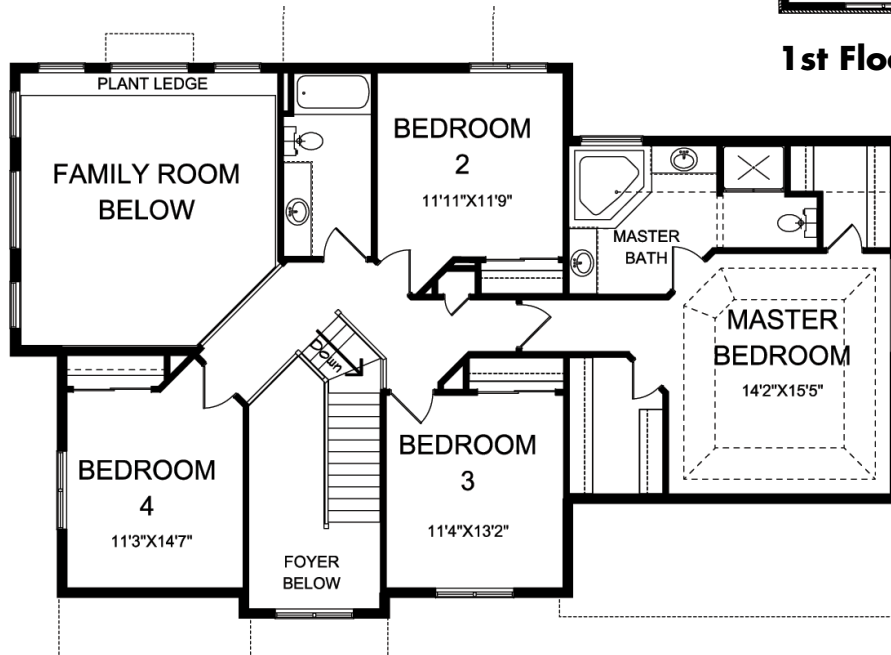

# the Stanton - 2,724 Sq. Ft.

◆ FRENCH COUNTRY - \$308,288

◆ CRAFTSMAN - \$303,288

◆ TRADITIONAL - \$299,308

The front elevation shown above is an artist's rendering and for illustrative purposes only. All floor plans, exterior renderings and dimensions are approximate and subject to change. Standard floor plans and elevations may differ from those shown based on modifications, options and improvements. Contact salesperson for standard features. Prices and specifications are subject to change without notice or obligation.

the **Stanton** - 2,724 Sq. Ft.

**1st Floor 1,489 Sq. Ft.**

**2nd Floor  
1,235 Sq. Ft.**