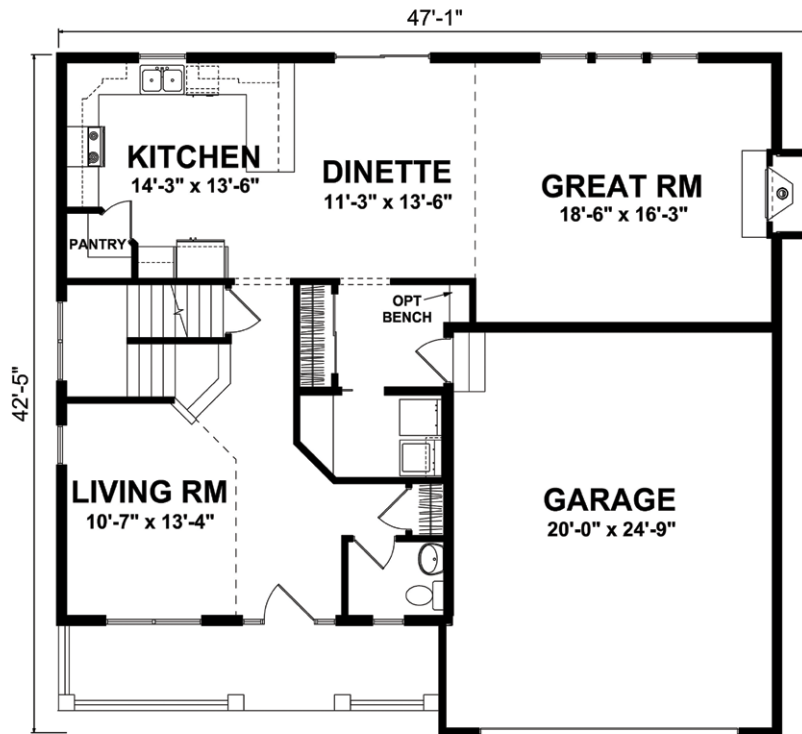

# the Berkshire - 2,514 Sq. Ft.

◆ FRENCH COUNTRY - \$282,110

◆ CRAFTSMAN - \$279,110

◆ TRADITIONAL - \$279,110

The front elevation shown above is an artist's rendering and for illustrative purposes only. All floor plans, exterior renderings and dimensions are approximate and subject to change. Standard floor plans and elevations may differ from those shown based on modifications, options and improvements. Contact salesperson for standard features. Prices and specifications are subject to change without notice or obligation.

the **Berkshire** - 2,514 Sq. Ft.

**1st Floor 1,246 sq. ft.**