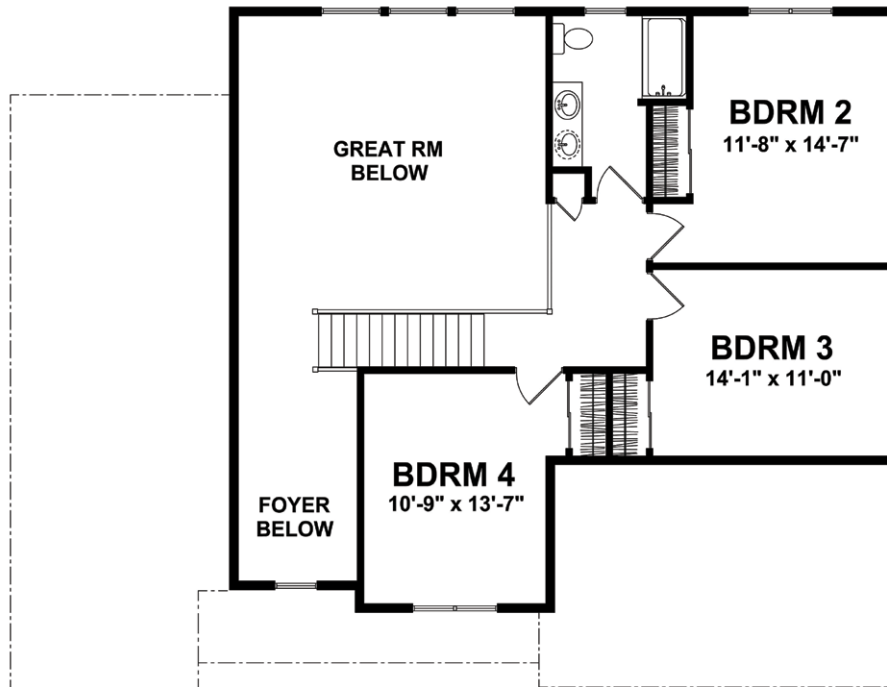

ORENDORF
CUSTOM HOMES

NEIGHBORHOOD
S E R I E S

the Carlisle - 2,221 Sq. Ft.

✦ TRADITIONAL - \$253,715

✦ CLASSIC - \$262,715

✦ FRENCH COUNTRY - \$263,715

The front elevation shown above is an artist's rendering and for illustrative purposes only. All floor plans, exterior renderings and dimensions are approximate and subject to change. Standard floor plans and elevations may differ from those shown based on modifications, options and improvements. Contact salesperson for standard features. Prices and specifications are subject to change without notice or obligation.

ORENDORF
CUSTOM HOMES

the **Carlisle** - 2,221 Sq. Ft.

1st Floor 1,488 sq. ft.

2nd Floor 733 sq. ft.