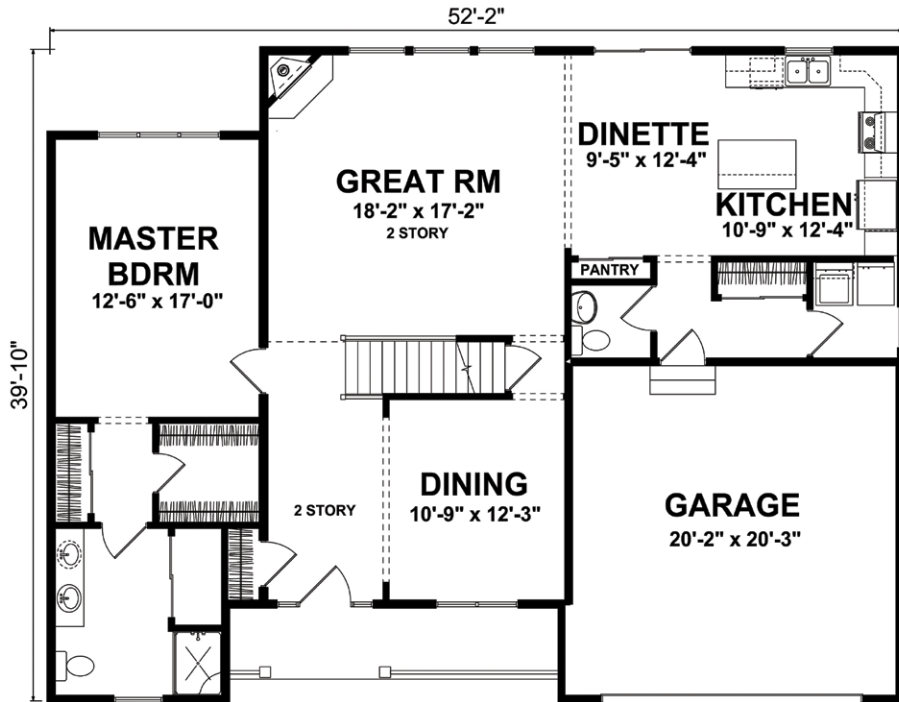

ORENDORF
CUSTOM HOMES

NEIGHBORHOOD
S E R I E S

the Carlisle - 2,221 Sq. Ft.

✦ TRADITIONAL - \$253,715

✦ CLASSIC - \$262,715

✦ FRENCH COUNTRY - \$263,715

The front elevation shown above is an artist's rendering and for illustrative purposes only. All floor plans, exterior renderings and dimensions are approximate and subject to change. Standard floor plans and elevations may differ from those shown based on modifications, options and improvements. Contact salesperson for standard features. Prices and specifications are subject to change without notice or obligation.

ORENDORF
CUSTOM HOMES

the **Carlisle** - 2,221 Sq. Ft.

1st Floor 1,488 sq. ft.

2nd Floor 733 sq. ft.